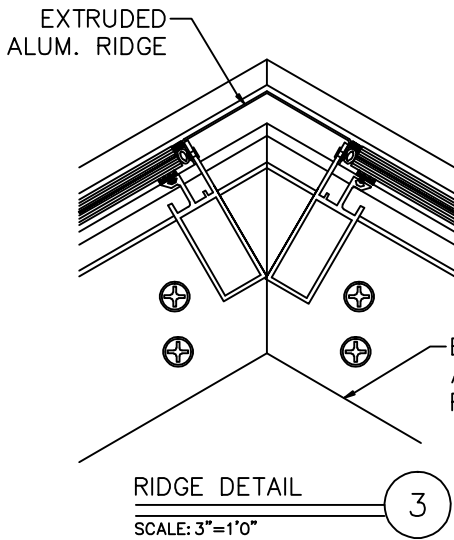

# DOUBLE PITCH RIDGE

1715 W. 135th STREET  
GARDENA, CA. 90249  
PHONE: (310) 354-0030  
FAX: (310) 523-5803

SKYLIGHT TYPE:  
DOUBLE PITCH RIDGE

SHEET NO:  
6  
DATE:  
JUN 2004

END DETAIL 4  
SCALE: 3"=1'-0"

END DETAIL 5  
SCALE: 3"=1'-0"

TYPICAL RAFTER 6  
SCALE: 3"=1'-0"

1715 W. 135th STREET  
GARDENA, CA. 90249  
PHONE: (310) 354-0030  
FAX: (310) 523-5803

SKYLIGHT TYPE:  
DOUBLE PITCH RIDGE

SHEET NO:  
7  
DATE:  
JUN 2004