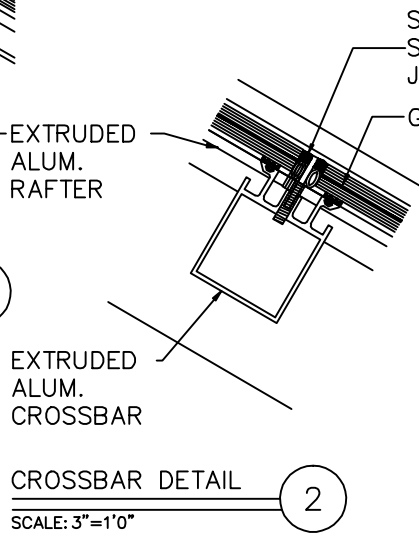

# DOUBLE PITCH RIDGE

1715 W. 135th STREET  
GARDENA, CA. 90249  
PHONE: (310) 354-0030  
FAX: (310) 523-5803

SKYLIGHT TYPE:  
DOUBLE PITCH RIDGE

SHEET NO:  
6  
DATE:  
JUN 2004

END DETAIL 4  
SCALE: 3"=1'-0"

END DETAIL 5  
SCALE: 3"=1'-0"

TYPICAL RAFTER 6  
SCALE: 3"=1'-0"

1715 W. 135th STREET  
GARDENA, CA. 90249  
PHONE: (310) 354-0030  
FAX: (310) 523-5803

SKYLIGHT TYPE:  
DOUBLE PITCH RIDGE

SHEET NO:  
7  
DATE:  
JUN 2004