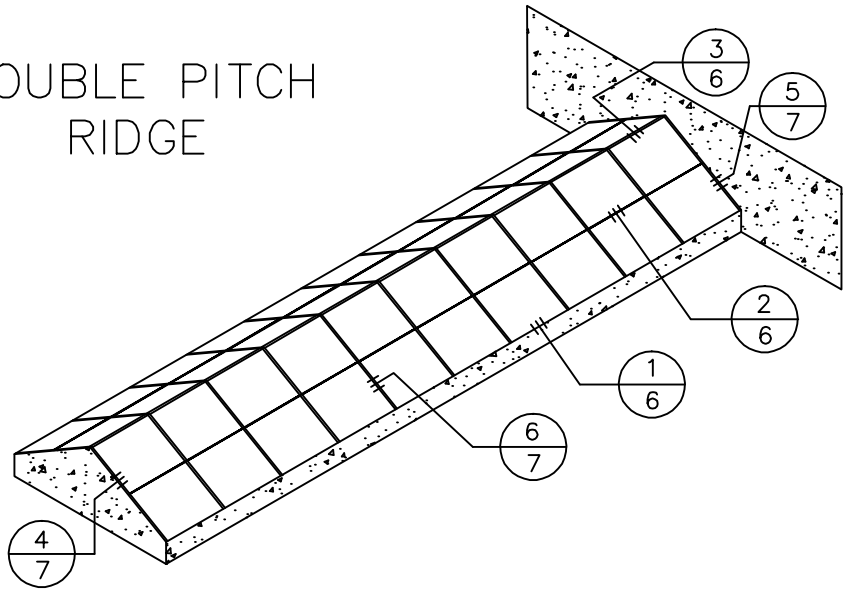

# DOUBLE PITCH RIDGE

1715 W. 135th STREET  
GARDENA, CA. 90249  
PHONE: (310) 354-0030  
FAX: (310) 523-5803

SKYLIGHT TYPE:  
DOUBLE PITCH RIDGE

SHEET NO:  
6  
DATE:  
JUN 2004

END DETAIL 4  
SCALE: 3"=1'-0"

END DETAIL 5  
SCALE: 3"=1'-0"

TYPICAL RAFTER 6  
SCALE: 3"=1'-0"

1715 W. 135th STREET  
GARDENA, CA. 90249  
PHONE: (310) 354-0030  
FAX: (310) 523-5803

SKYLIGHT TYPE:  
DOUBLE PITCH RIDGE

SHEET NO:  
7  
DATE:  
JUN 2004