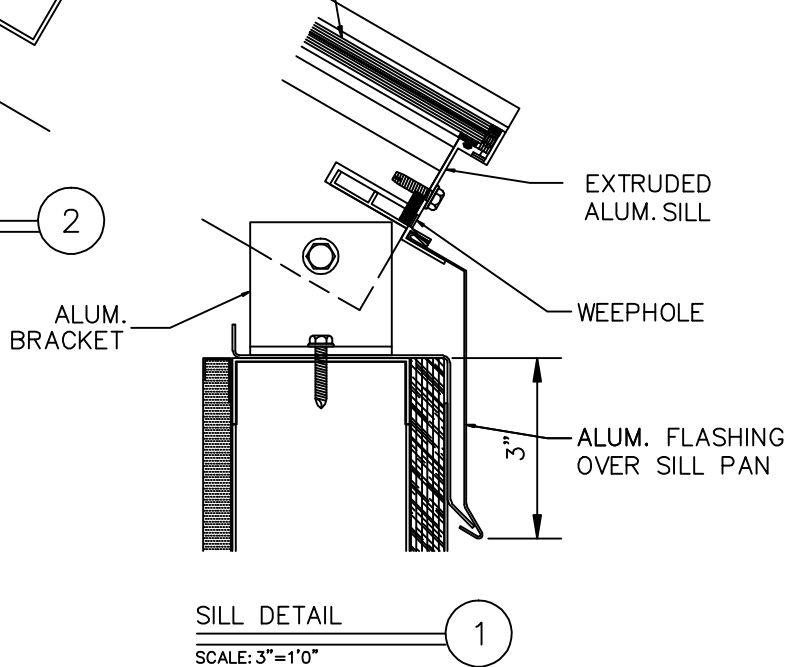

# DOUBLE PITCH RIDGE

1715 W. 135th STREET  
GARDENA, CA. 90249  
PHONE: (310) 354-0030  
FAX: (310) 523-5803

SKYLIGHT TYPE:  
DOUBLE PITCH RIDGE

SHEET NO:  
6  
DATE:  
JUN 2004

END DETAIL 4  
SCALE: 3"=1'-0"

END DETAIL 5  
SCALE: 3"=1'-0"

TYPICAL RAFTER 6  
SCALE: 3"=1'-0"

1715 W. 135th STREET  
GARDENA, CA. 90249  
PHONE: (310) 354-0030  
FAX: (310) 523-5803

SKYLIGHT TYPE:  
DOUBLE PITCH RIDGE

SHEET NO:  
7  
DATE:  
JUN 2004