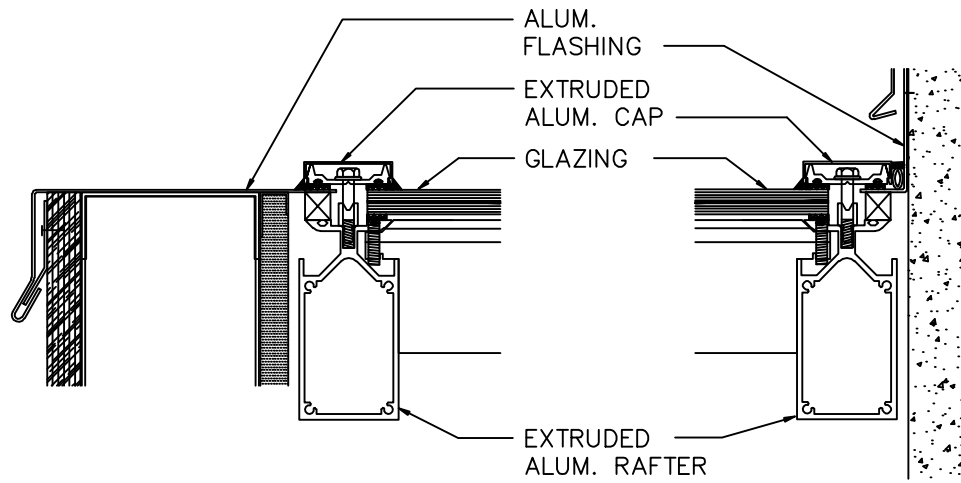

# DOUBLE PITCH RIDGE

1715 W. 135th STREET  
GARDENA, CA. 90249  
PHONE: (310) 354-0030  
FAX: (310) 523-5803

SKYLIGHT TYPE:  
DOUBLE PITCH RIDGE

SHEET NO:  
6  
DATE:  
JUN 2004

END DETAIL 4  
SCALE: 3"=1'-0"

END DETAIL 5  
SCALE: 3"=1'-0"

TYPICAL RAFTER 6  
SCALE: 3"=1'-0"

1715 W. 135th STREET  
GARDENA, CA. 90249  
PHONE: (310) 354-0030  
FAX: (310) 523-5803

SKYLIGHT TYPE:  
DOUBLE PITCH RIDGE

SHEET NO:  
7  
DATE:  
JUN 2004