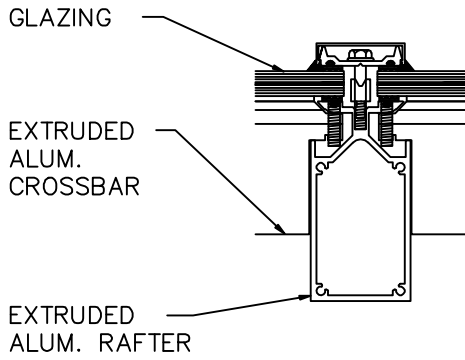

END DETAIL 5  
SCALE: 3"=1'-0"

TYPICAL RAFTER 6  
SCALE: 3"=1'-0"

1715 W. 135th STREET  
GARDENA, CA. 90249  
PHONE: (310) 354-0030  
FAX: (310) 523-5803

SKYLIGHT TYPE:  
DOUBLE PITCH RIDGE

SHEET NO:  
7  
DATE:  
JUN 2004