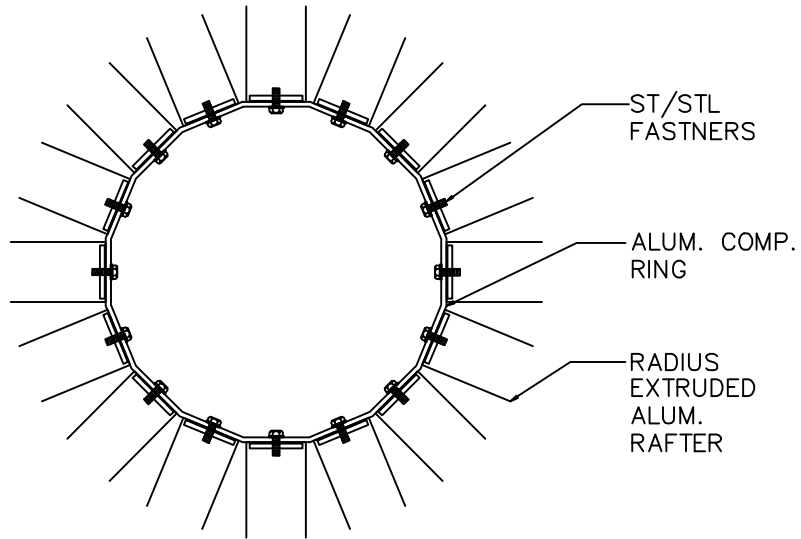

DOME SKYLIGHT (UTILIZING BENT GLASS)

1715 W. 135th STREET
GARDENA, CA. 90249
PHONE: (310) 354-0030
FAX: (310) 523-5803

SKYLIGHT TYPE:

DOME

SHEET NO:

18

DATE:

JUN 2004

REFLECTED COMP. RING DETAIL

SCALE: 3"=1'-0"

2

CROSSBAR DETAIL

SCALE: 3"=1'-0"

3

SILL DETAIL

SCALE: 3"=1'-0"