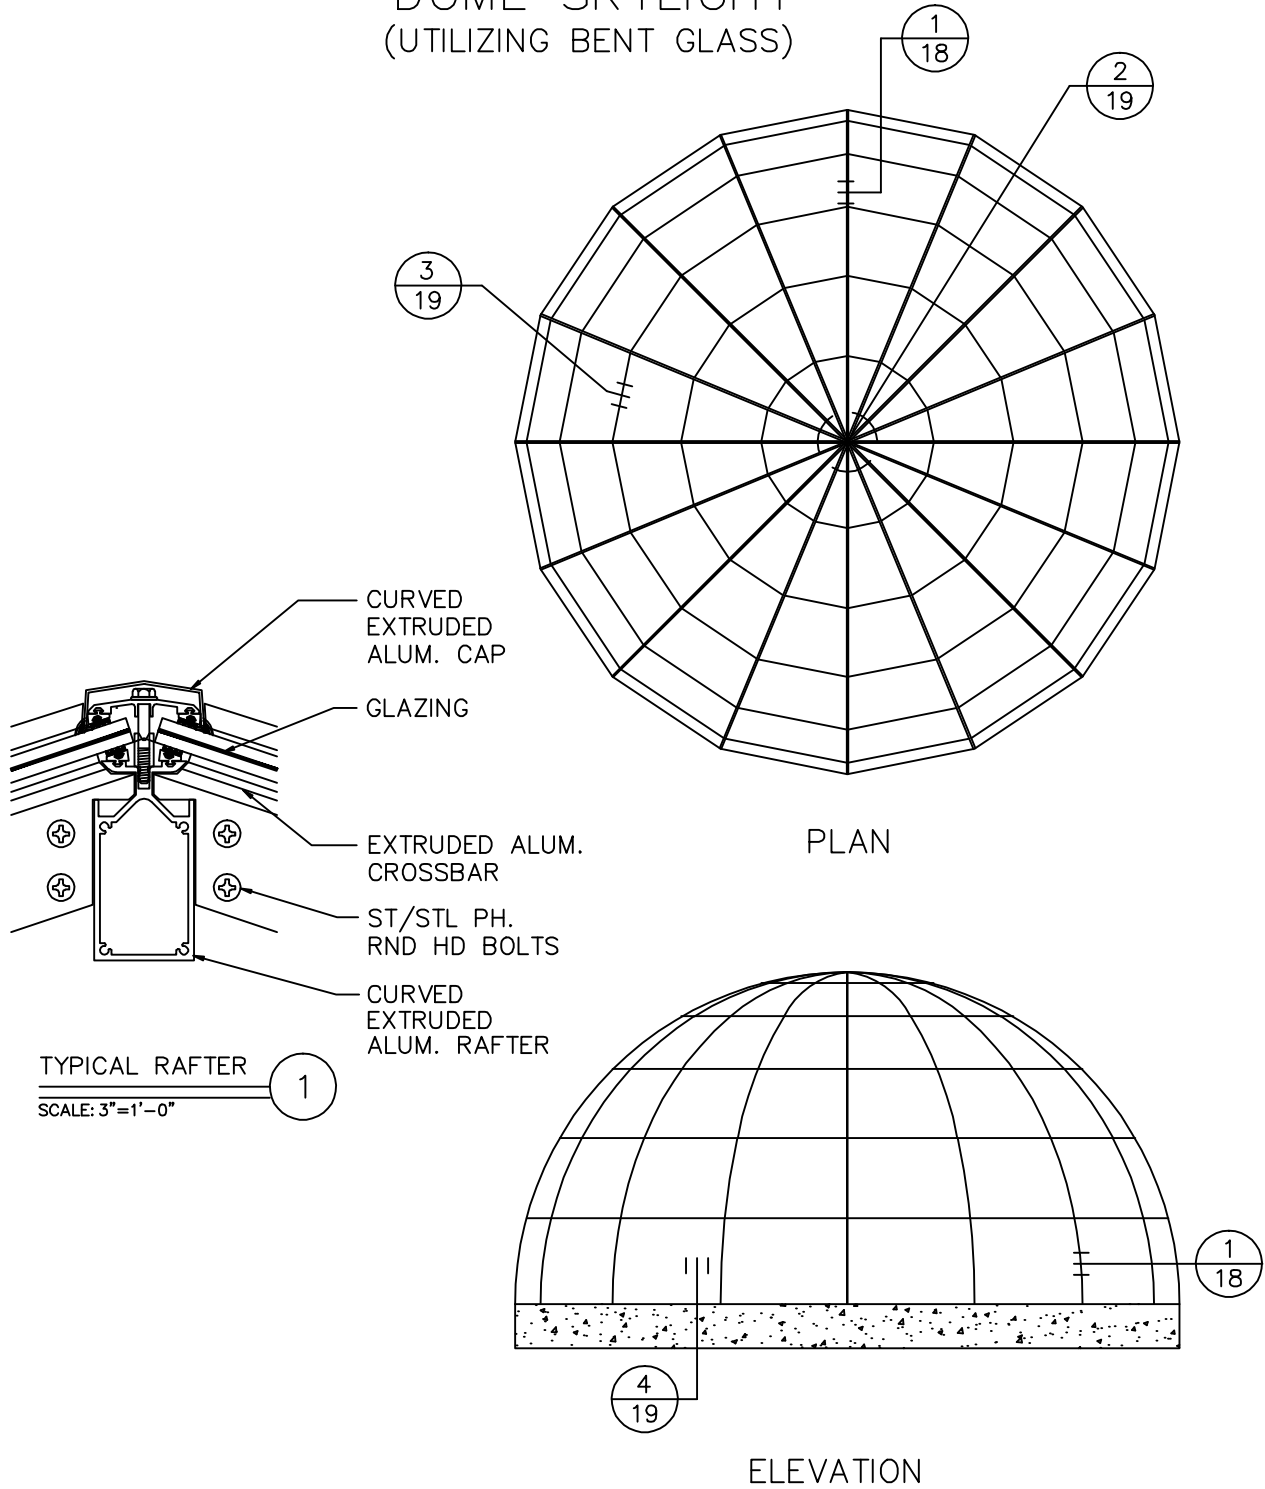

DOME SKYLIGHT (UTILIZING BENT GLASS)

1715 W. 135th STREET
GARDENA, CA. 90249
PHONE: (310) 354-0030
FAX: (310) 523-5803

SKYLIGHT TYPE:

DOME

SHEET NO:

18

DATE:

JUN 2004

REFLECTED COMP. RING DETAIL

SCALE: 3"=1'-0"

2

CROSSBAR DETAIL

SCALE: 3"=1'-0"

3

SILL DETAIL

SCALE: 3"=1'-0"