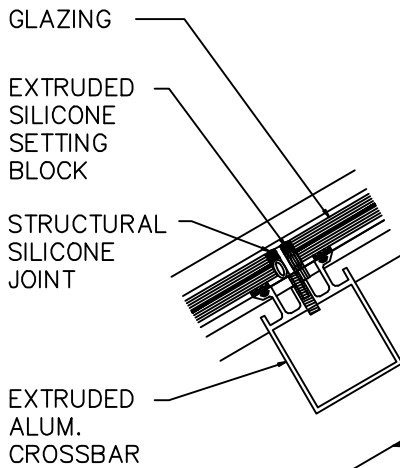

DOME SKYLIGHT (UTILIZING BENT GLASS)

1715 W. 135th STREET
GARDENA, CA. 90249
PHONE: (310) 354-0030
FAX: (310) 523-5803

SKYLIGHT TYPE:

DOME

SHEET NO:

18

DATE:

JUN 2004

REFLECTED COMP. RING DETAIL

SCALE: 3"=1'-0"

2

CROSSBAR DETAIL

SCALE: 3"=1'-0"

3

SILL DETAIL

SCALE: 3"=1'-0"