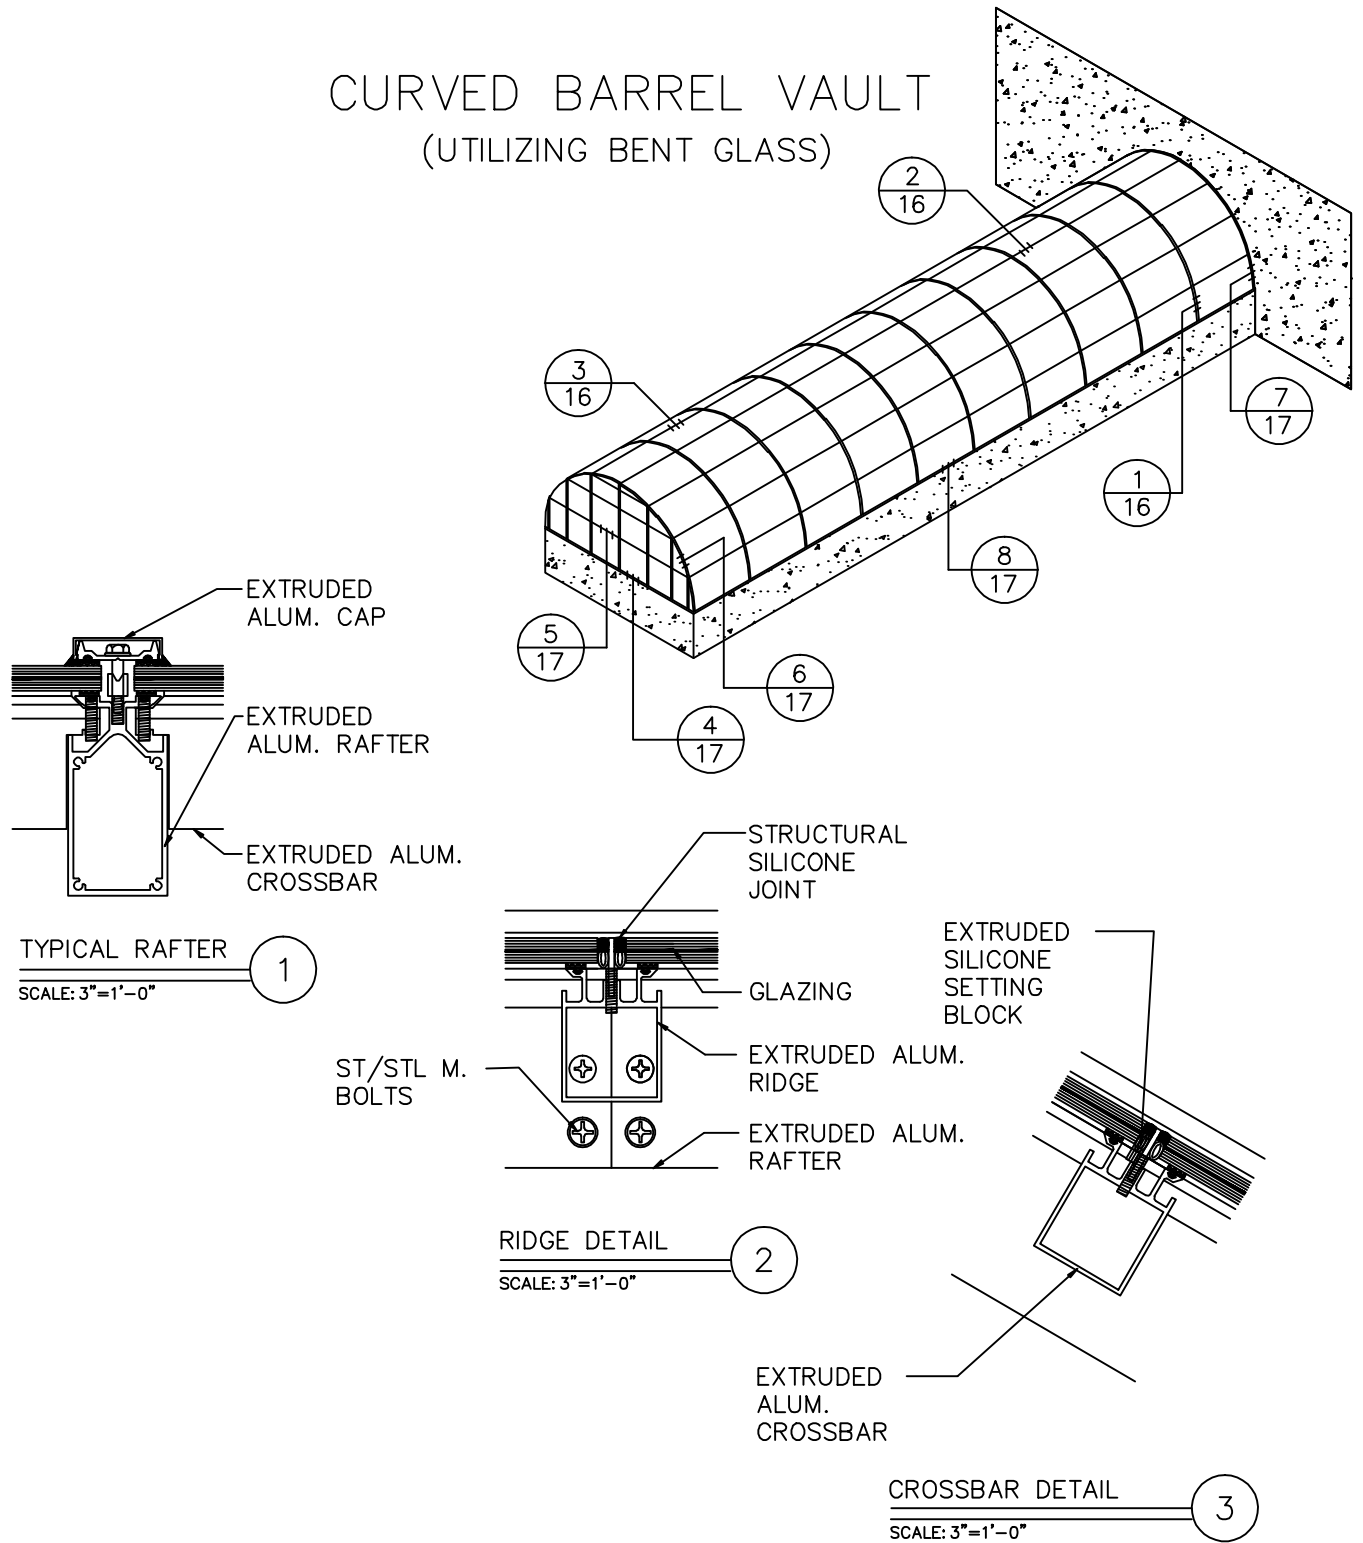

CURVED BARREL VAULT (UTILIZING BENT GLASS)

1715 W. 135th STREET
 GARDENA, CA. 90249
 PHONE: (310) 354-0030
 FAX: (310) 523-5803

SKYLIGHT TYPE:
 CURVED BARREL VAULT

SHEET NO:
 16
 DATE:
 JUN 2004

END RAFTER
SCALE: 3"=1'-0" (6)

END RAFTER
SCALE: 3"=1'-0" (7)

HORIZONTAL MULLION
SCALE: 3"=1'-0" (5)

SILL DETAIL
SCALE: 3"=1'-0" (8)

SILL DETAIL
SCALE: 3"=1'-0" (4)

1715 W. 135th STREET
GARDENA, CA. 90249
PHONE: (310) 354-0030
FAX: (310) 523-5803

SKYLIGHT TYPE:
CURVED BARREL VAULT

SHEET NO:
17
DATE:
JUN 2004