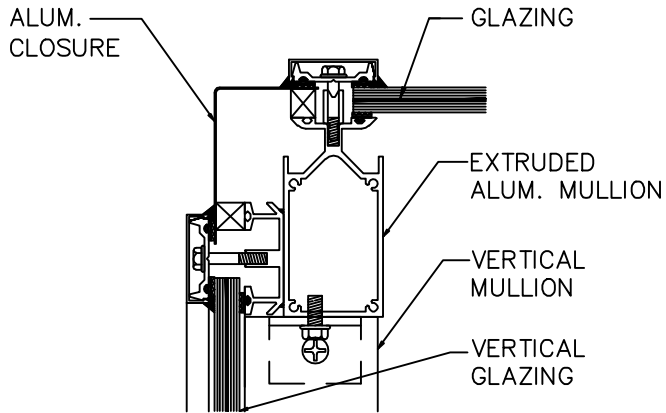

CURVED BARREL VAULT (UTILIZING BENT GLASS)

1715 W. 135th STREET
 GARDENA, CA. 90249
 PHONE: (310) 354-0030
 FAX: (310) 523-5803

SKYLIGHT TYPE:
 CURVED BARREL VAULT

SHEET NO:
 16
 DATE:
 JUN 2004

END RAFTER
SCALE: 3"=1'-0" (6)

END RAFTER
SCALE: 3"=1'-0" (7)

HORIZONTAL MULLION
SCALE: 3"=1'-0" (5)

SILL DETAIL
SCALE: 3"=1'-0" (8)

SILL DETAIL
SCALE: 3"=1'-0" (4)

1715 W. 135th STREET
GARDENA, CA. 90249
PHONE: (310) 354-0030
FAX: (310) 523-5803

SKYLIGHT TYPE:
CURVED BARREL VAULT

SHEET NO:
17
DATE:
JUN 2004