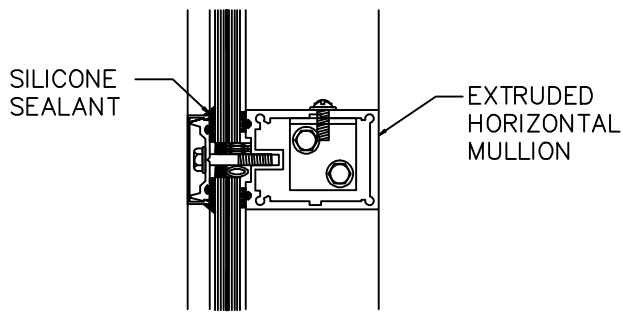

CURVED BARREL VAULT (UTILIZING BENT GLASS)

1715 W. 135th STREET
 GARDENA, CA. 90249
 PHONE: (310) 354-0030
 FAX: (310) 523-5803

SKYLIGHT TYPE:
 CURVED BARREL VAULT

SHEET NO:
 16
 DATE:
 JUN 2004

END RAFTER
SCALE: 3"=1'-0" (6)

END RAFTER
SCALE: 3"=1'-0" (7)

HORIZONTAL MULLION
SCALE: 3"=1'-0" (5)

SILL DETAIL
SCALE: 3"=1'-0" (8)

SILL DETAIL
SCALE: 3"=1'-0" (4)

1715 W. 135th STREET
GARDENA, CA. 90249
PHONE: (310) 354-0030
FAX: (310) 523-5803

SKYLIGHT TYPE:
CURVED BARREL VAULT

SHEET NO:
17
DATE:
JUN 2004