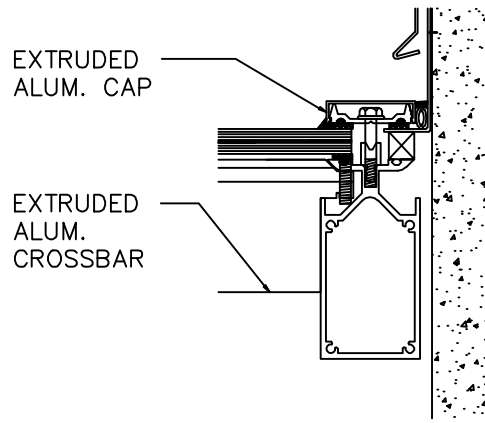

CURVED BARREL VAULT (UTILIZING BENT GLASS)

1715 W. 135th STREET
 GARDENA, CA. 90249
 PHONE: (310) 354-0030
 FAX: (310) 523-5803

SKYLIGHT TYPE:
 CURVED BARREL VAULT

SHEET NO:
 16
 DATE:
 JUN 2004

END RAFTER
SCALE: 3"=1'-0" (6)

END RAFTER
SCALE: 3"=1'-0" (7)

HORIZONTAL MULLION
SCALE: 3"=1'-0" (5)

SILL DETAIL
SCALE: 3"=1'-0" (8)

SILL DETAIL
SCALE: 3"=1'-0" (4)

1715 W. 135th STREET
GARDENA, CA. 90249
PHONE: (310) 354-0030
FAX: (310) 523-5803

SKYLIGHT TYPE:
CURVED BARREL VAULT

SHEET NO:
17
DATE:
JUN 2004