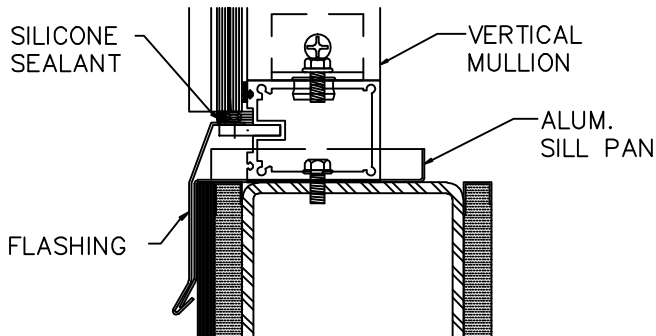

CURVED BARREL VAULT (UTILIZING BENT GLASS)

1715 W. 135th STREET
 GARDENA, CA. 90249
 PHONE: (310) 354-0030
 FAX: (310) 523-5803

SKYLIGHT TYPE:
 CURVED BARREL VAULT

SHEET NO:
 16
 DATE:
 JUN 2004

END RAFTER
SCALE: 3"=1'-0" (6)

END RAFTER
SCALE: 3"=1'-0" (7)

HORIZONTAL MULLION
SCALE: 3"=1'-0" (5)

SILL DETAIL
SCALE: 3"=1'-0" (8)

SILL DETAIL
SCALE: 3"=1'-0" (4)

1715 W. 135th STREET
GARDENA, CA. 90249
PHONE: (310) 354-0030
FAX: (310) 523-5803