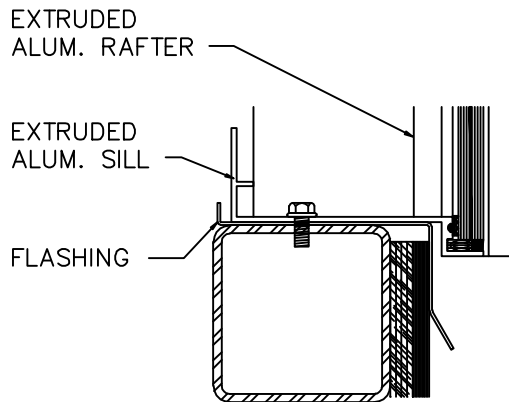

CURVED BARREL VAULT (UTILIZING BENT GLASS)

1715 W. 135th STREET
 GARDENA, CA. 90249
 PHONE: (310) 354-0030
 FAX: (310) 523-5803

SKYLIGHT TYPE:
 CURVED BARREL VAULT

SHEET NO:
 16
 DATE:
 JUN 2004

END RAFTER
SCALE: 3"=1'-0" (6)

END RAFTER
SCALE: 3"=1'-0" (7)

HORIZONTAL MULLION
SCALE: 3"=1'-0" (5)

SILL DETAIL
SCALE: 3"=1'-0" (8)

SILL DETAIL
SCALE: 3"=1'-0" (4)

1715 W. 135th STREET
GARDENA, CA. 90249
PHONE: (310) 354-0030
FAX: (310) 523-5803